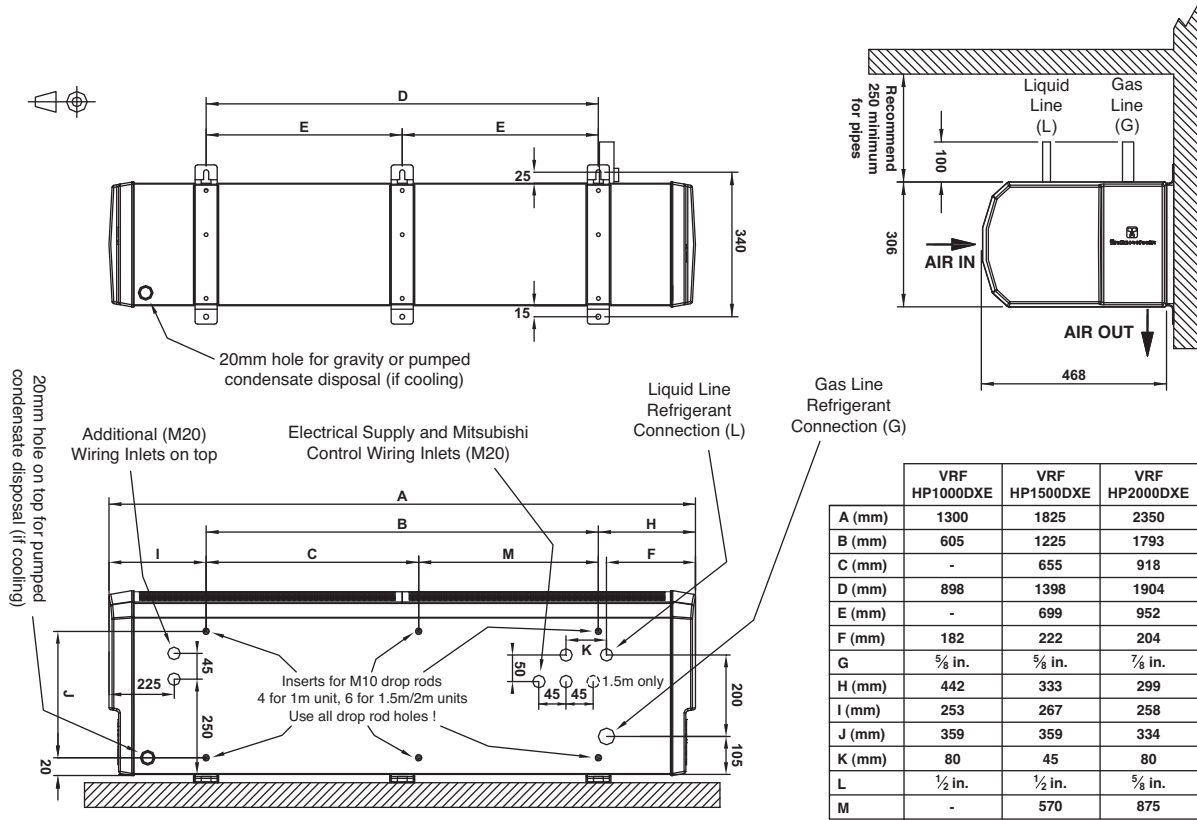

GA DRAWINGS - CITY MULTI HP DXE

Surface Mounted

Recessed